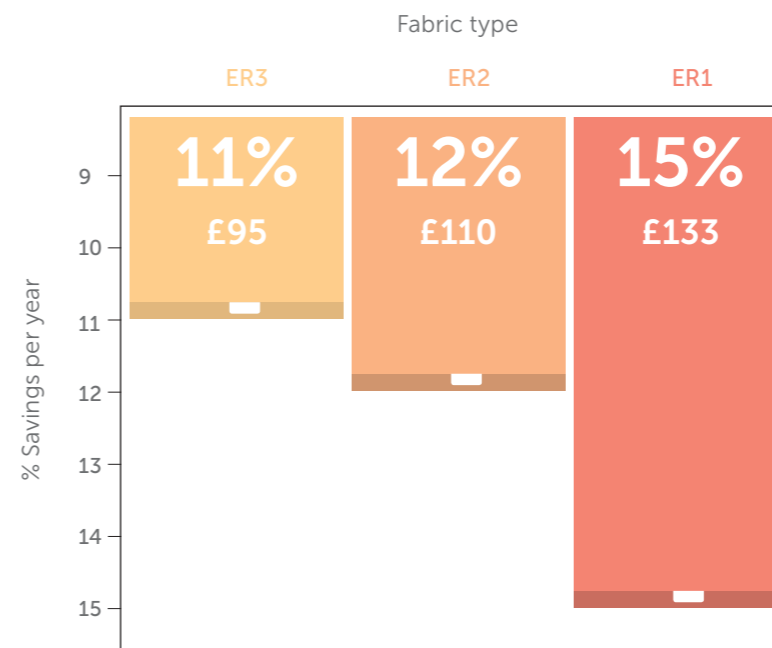

Excellent insulating properties

ER1

High level of insulation and energy savings of up to 15% per year* can be achieved with these fabrics.

ER2

These fabrics provide a good level of insulation and energy savings of up to 12% per year* can be achieved with these fabrics.